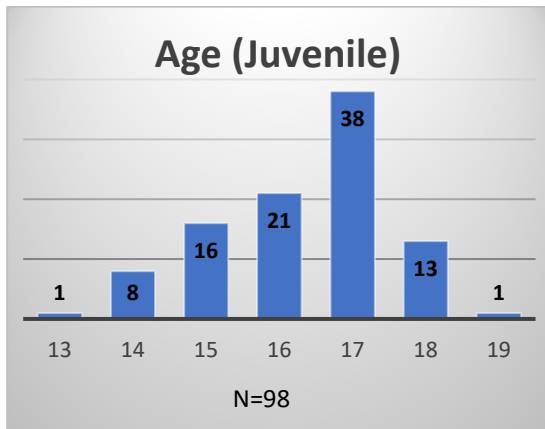

Daily Data Dashboard – January 9, 2023

Demographics for JTDC Population

Monday Morning Midnight Count

Total # of probation Involved youth¹: 1,049

¹ Probation Active: Any youth who is pending sentencing with an active social history, has been formally placed on probation or supervision with Cook County Juvenile Probation on the date of the report.

*Age, Gender and Race for Criminal Court population (N=1) is not represented in this report.

Data sources: cFive Supervisor – Probation Population and RMIS – JTDC Population

Daily Data Dashboard – January 9, 2023
Demographics for JTDC Population
Monday Morning Midnight Count