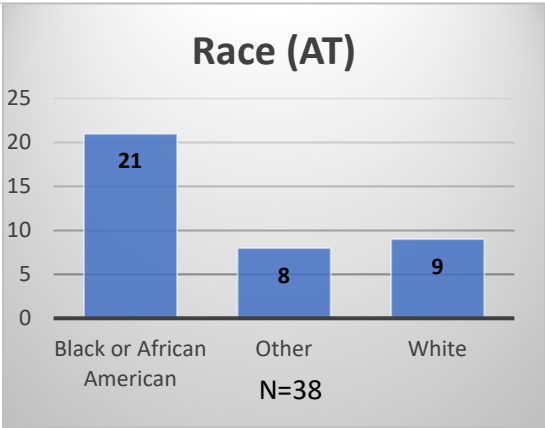

Daily Data Dashboard – January 9, 2023

Demographics for JTDC Population

Monday Morning Midnight Count

Total # of probation Involved youth¹: 1,049

¹ Probation Active: Any youth who is pending sentencing with an active social history, has been formally placed on probation or supervision with Cook County Juvenile Probation on the date of the report.

*Age, Gender and Race for Criminal Court population (N=1) is not represented in this report.

Data sources: cFive Supervisor – Probation Population and RMIS – JTDC Population

Daily Data Dashboard – January 9, 2023
Demographics for JTDC Population
Monday Morning Midnight Count