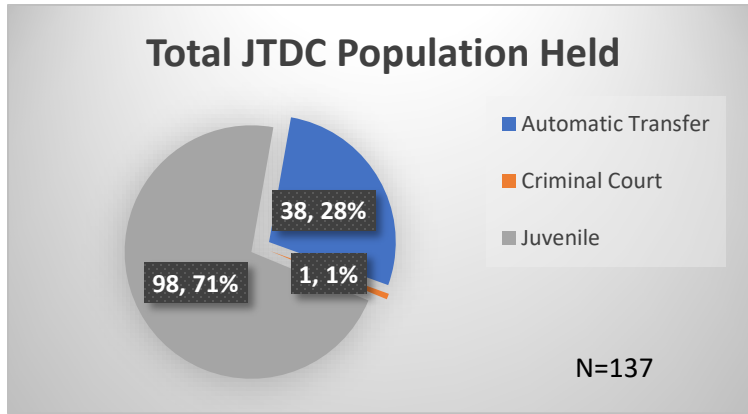

Daily Data Dashboard – January 9, 2023

Demographics for JTDC Population

Monday Morning Midnight Count

Total # of probation Involved youth¹: 1,049

¹ Probation Active: Any youth who is pending sentencing with an active social history, has been formally placed on probation or supervision with Cook County Juvenile Probation on the date of the report.

*Age, Gender and Race for Criminal Court population (N=1) is not represented in this report.

Data sources: cFive Supervisor – Probation Population and RMIS – JTDC Population

Daily Data Dashboard – January 9, 2023
Demographics for JTDC Population
Monday Morning Midnight Count