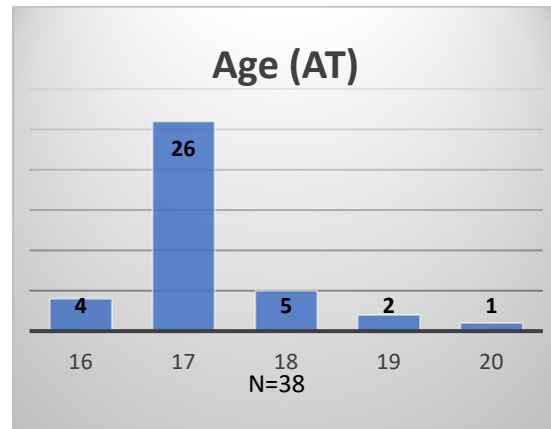

Daily Data Dashboard – January 9, 2023

Demographics for JTDC Population

Monday Morning Midnight Count

Total # of probation Involved youth¹: 1,049

¹ Probation Active: Any youth who is pending sentencing with an active social history, has been formally placed on probation or supervision with Cook County Juvenile Probation on the date of the report.

*Age, Gender and Race for Criminal Court population (N=1) is not represented in this report.

Data sources: cFive Supervisor – Probation Population and RMIS – JTDC Population

Daily Data Dashboard – January 9, 2023
Demographics for JTDC Population
Monday Morning Midnight Count