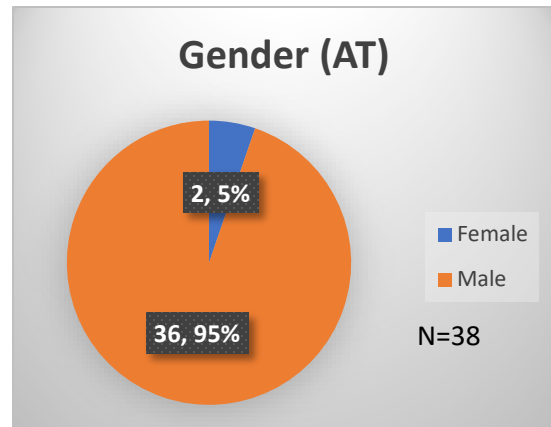

Daily Data Dashboard – January 9, 2023

Demographics for JTDC Population

Monday Morning Midnight Count

Total # of probation Involved youth¹: 1,049

¹ Probation Active: Any youth who is pending sentencing with an active social history, has been formally placed on probation or supervision with Cook County Juvenile Probation on the date of the report.

*Age, Gender and Race for Criminal Court population (N=1) is not represented in this report.

Data sources: cFive Supervisor – Probation Population and RMIS – JTDC Population

Daily Data Dashboard – January 9, 2023
Demographics for JTDC Population
Monday Morning Midnight Count