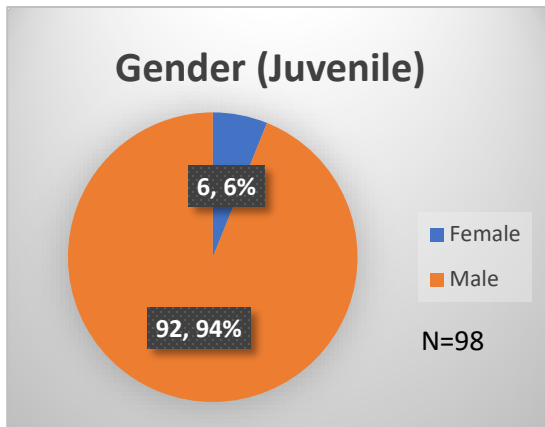

Daily Data Dashboard – January 9, 2023

Demographics for JTDC Population

Monday Morning Midnight Count

Total # of probation Involved youth¹: 1,049

¹ Probation Active: Any youth who is pending sentencing with an active social history, has been formally placed on probation or supervision with Cook County Juvenile Probation on the date of the report.

*Age, Gender and Race for Criminal Court population (N=1) is not represented in this report.

Data sources: cFive Supervisor – Probation Population and RMIS – JTDC Population

Daily Data Dashboard – January 9, 2023
Demographics for JTDC Population
Monday Morning Midnight Count