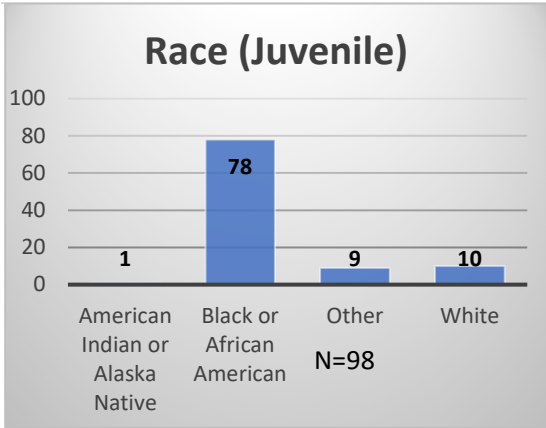

Daily Data Dashboard – January 9, 2023

Demographics for JTDC Population

Monday Morning Midnight Count

Total # of probation Involved youth¹: 1,049

¹ Probation Active: Any youth who is pending sentencing with an active social history, has been formally placed on probation or supervision with Cook County Juvenile Probation on the date of the report.

*Age, Gender and Race for Criminal Court population (N=1) is not represented in this report.

Data sources: cFive Supervisor – Probation Population and RMIS – JTDC Population

Daily Data Dashboard – January 9, 2023
Demographics for JTDC Population
Monday Morning Midnight Count